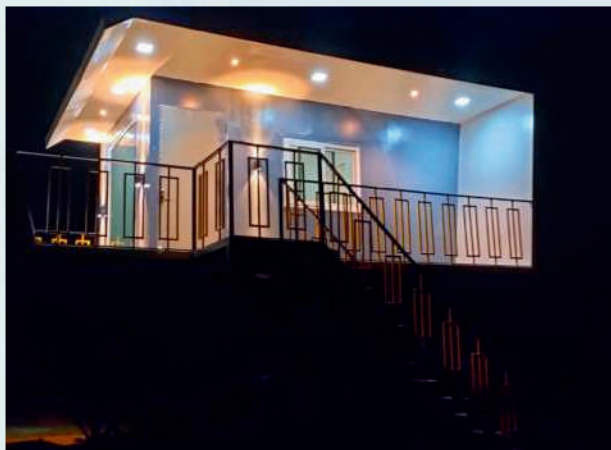

Portable Farm House Cabin