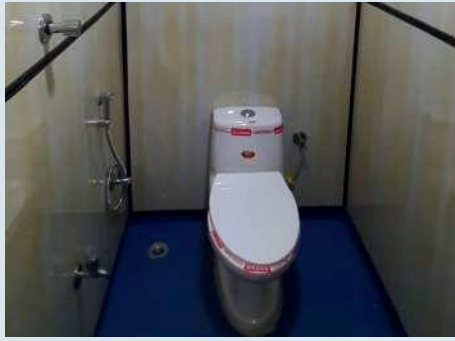

Portable Office Cabin

Portable Office Cabin

Portable Farm House Cabin

Portable Farm House Cabin

Portable Toilet Cabin

Portable Security Cabin

We, **Metal Tech Porta Cabin**, established in 2014, is one of the top manufacturers, traders, and suppliers of a broad range of high-quality portable cabins and toilets. The product offered by us consists of **Portable Toilets, Prefabricated Cabins, Prefabricated Structures, Portable Cabins, Site Office Cabin, Portable office Cabins, Prefab House, Prefabricated Shelters, Office Cabins, Portable Security Cabins, Prefabricated Buildings, Portable Buildings, Security cabins, Customized Security Cabins, Portable Kichan, Portable Pantry, Portable Pantry, Puff Cabins, Puff Panel Cabins, Telecommunication Cabin, Octrio Cabin, Prefabricated House Cabin, Prefab Structure, Used Containers, Used Marin Containers, Old Cargo Containers, Modular Work Station, Mobile Work Station, Pre engineering Buildings, GRC Pannel Cabin, Porta Toilet Block, Bunk House, Accommodation Cabin, Toll Both, Portable Laboratory, FRP Cabins, FRP Toilet, FRP Urinals**. These portable cabins and toilets are easy to operate and require minimum maintenance. The stainless steel and other basic materials, which are best on the market, are used for the purpose of manufacturing portable cabins and toilets. Owing to their high performance, energy-efficient design, longer functional life, and noise-free operation, these portable cabins and toilets offered by us are highly demanded in the market. Offered by us at industry-leading prices, these portable cabins and toilets offered by us are highly appreciated among our customers. These portable cabins and toilets can be customized as per the specifications provided by the customers.