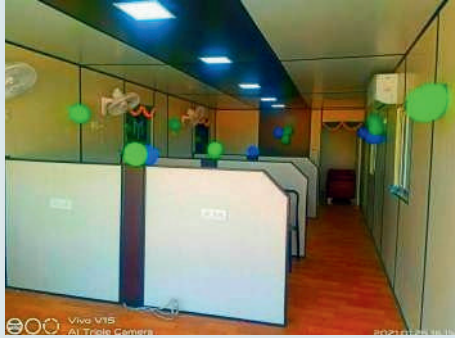

Portable Office Cabin

Portable Office Cabin

Portable Farm House Cabin

Portable Farm House Cabin

Portable Toilet Cabin

Portable Security Cabin

We, **Metal Tech Porta Cabin**, established in 2014, is one of the top manufacturers, traders, and suppliers of a broad range of high-quality portable cabins and toilets. The product offered by us consists of **Portable Toilets, Prefabricated Cabins, Prefabricated Structures, Portable Cabins, Site Office Cabin, Portable office Cabins, Prefab House, Prefabricated Shelters, Office Cabins, Portable Security Cabins, Prefabricated Buildings, Portable Buildings, Security cabins, Customized Security Cabins, Portable Kichan, Portable Pantry, Portable Pantry, Puff Cabins, Puff Panel Cabins, Telecommunication Cabin, Octrio Cabin, Prefabricated House Cabin, Prefab Structure, Used Containers, Used Marin Containers, Old Cargo Containers, Modular Work Station, Mobile Work Station, Pre engineering Buildings, GRC Pannel Cabin, Porta Toilet Block, Bunk House, Accommodation Cabin, Toll Both, Portable Laboratory, FRP Cabins, FRP Toilet, FRP Urinals**. These portable cabins and toilets are easy to operate and require minimum maintenance. The stainless steel and other basic materials, which are best on the market, are used for the purpose of manufacturing portable cabins and toilets. Owing to their high performance, energy-efficient design, longer functional life, and noise-free operation, these portable cabins and toilets offered by us are highly demanded in the market. Offered by us at industry-leading prices, these portable cabins and toilets offered by us are highly appreciated among our customers. These portable cabins and toilets can be customized as per the specifications provided by the customers.