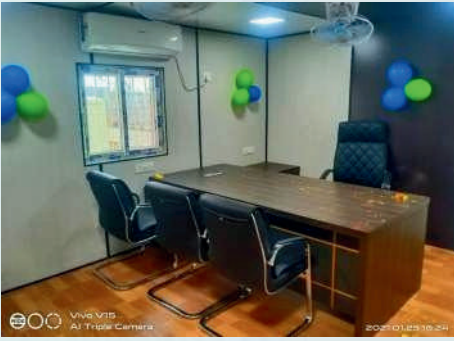

Portable Office Cabin

Portable Office Cabin

Portable Farm House Cabin

Portable Farm House Cabin

Portable Toilet Cabin

Portable Security Cabin

We, **Metal Tech Porta Cabin**, established in 2014, is one of the top manufacturers, traders, and suppliers of a broad range of high-quality portable cabins and toilets. The product offered by us consists of **Portable Toilets, Prefabricated Cabins, Prefabricated Structures, Portable Cabins, Site Office Cabin, Portable office Cabins, Prefab House, Prefabricated Shelters, Office Cabins, Portable Security Cabins, Prefabricated Buildings, Portable Buildings, Security cabins, Customized Security Cabins, Portable Kichan, Portable Pantry, Portable Pantry, Puff Cabins, Puff Panel Cabins, Telecommunication Cabin, Octrio Cabin, Prefabricated House Cabin, Prefab Structure, Used Containers, Used Marin Containers, Old Cargo Containers, Modular Work Station, Mobile Work Station, Pre engineering Buildings, GRC Pannel Cabin, Porta Toilet Block, Bunk House, Accommodation Cabin, Toll Both, Portable Laboratory, FRP Cabins, FRP Toilet, FRP Urinals**. These portable cabins and toilets are easy to operate and require minimum maintenance. The stainless steel and other basic materials, which are best on the market, are used for the purpose of manufacturing portable cabins and toilets. Owing to their high performance, energy-efficient design, longer functional life, and noise-free operation, these portable cabins and toilets offered by us are highly demanded in the market. Offered by us at industry-leading prices, these portable cabins and toilets offered by us are highly appreciated among our customers. These portable cabins and toilets can be customized as per the specifications provided by the customers.