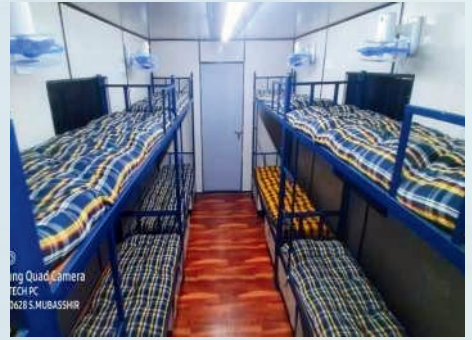

+91 9833360628

www.metaltechportacabin.com

Portable Farm House Cabin

Portable House Cabin

Portable House Cabin

Portable Cabin

Portable Cabin

Portable Cabin

Portable Office Cabin

Portable Office Cabin

Portable Farm House Cabin

Portable Farm House Cabin

Portable Toilet Cabin

Portable Security Cabin

We, **Metal Tech Porta Cabin**, established in 2014, is one of the top manufacturers, traders, and suppliers of a broad range of high-quality portable cabins and toilets. The product offered by us consists of **Portable Toilets, Prefabricated Cabins, Prefabricated Structures, Portable Cabins, Site Office Cabin, Portable office Cabins, Prefab House, Prefabricated Shelters, Office Cabins, Portable Security Cabins, Prefabricated Buildings, Portable Buildings, Security cabins, Customized Security Cabins, Portable Kichan, Portable Pantry, Portable Pantry, Puff Cabins, Puff Panel Cabins, Telecommunication Cabin, Octrio Cabin, Prefabricated House Cabin, Prefab Structure, Used Containers, Used Marin Containers, Old Cargo Containers, Modular Work Station, Mobile Work Station, Pre engineering Buildings, GRC Pannel Cabin, Porta Toilet Block, Bunk House, Accommodation Cabin, Toll Both, Portable Laboratory, FRP Cabins, FRP Toilet, FRP Urinals**. These portable cabins and toilets are easy to operate and require minimum maintenance. The stainless steel and other basic materials, which are best on the market, are used for the purpose of manufacturing portable cabins and toilets. Owing to their high performance, energy-efficient design, longer functional life, and noise-free operation, these portable cabins and toilets offered by us are highly demanded in the market. Offered by us at industry-leading prices, these portable cabins and toilets offered by us are highly appreciated among our customers. These portable cabins and toilets can be customized as per the specifications provided by the customers.