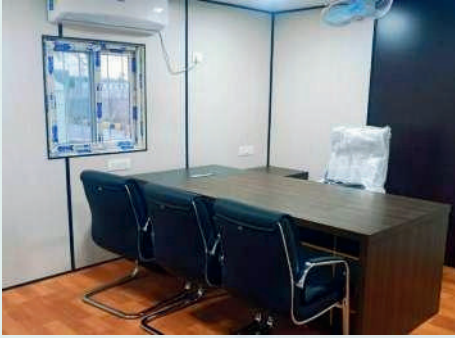

Portable Office Cabin

Portable Office Cabin

Portable Farm House Cabin

Portable Farm House Cabin

Portable Toilet Cabin

Portable Security Cabin

We, **Metal Tech Porta Cabin**, established in 2014, is one of the top manufacturers, traders, and suppliers of a broad range of high-quality portable cabins and toilets. The product offered by us consists of **Portable Toilets, Prefabricated Cabins, Prefabricated Structures, Portable Cabins, Site Office Cabin, Portable office Cabins, Prefab House, Prefabricated Shelters, Office Cabins, Portable Security Cabins, Prefabricated Buildings, Portable Buildings, Security cabins, Customized Security Cabins, Portable Kichan, Portable Pantry, Portable Pantry, Puff Cabins, Puff Panel Cabins, Telecommunication Cabin, Octrio Cabin, Prefabricated House Cabin, Prefab Structure, Used Containers, Used Marin Containers, Old Cargo Containers, Modular Work Station, Mobile Work Station, Pre engineering Buildings, GRC Pannel Cabin, Porta Toilet Block, Bunk House, Accommodation Cabin, Toll Both, Portable Laboratory, FRP Cabins, FRP Toilet, FRP Urinals**. These portable cabins and toilets are easy to operate and require minimum maintenance. The stainless steel and other basic materials, which are best on the market, are used for the purpose of manufacturing portable cabins and toilets. Owing to their high performance, energy-efficient design, longer functional life, and noise-free operation, these portable cabins and toilets offered by us are highly demanded in the market. Offered by us at industry-leading prices, these portable cabins and toilets offered by us are highly appreciated among our customers. These portable cabins and toilets can be customized as per the specifications provided by the customers.