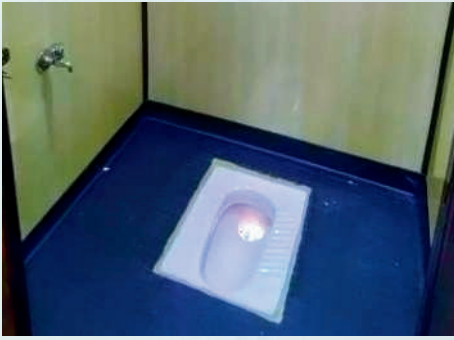

Portable Office Cabin

Portable Office Cabin

Portable Farm House Cabin

Portable Farm House Cabin

Portable Toilet Cabin

Portable Security Cabin

We, **Metal Tech Porta Cabin**, established in 2014, is one of the top manufacturers, traders, and suppliers of a broad range of high-quality portable cabins and toilets. The product offered by us consists of **Portable Toilets, Prefabricated Cabins, Prefabricated Structures, Portable Cabins, Site Office Cabin, Portable office Cabins, Prefab House, Prefabricated Shelters, Office Cabins, Portable Security Cabins, Prefabricated Buildings, Portable Buildings, Security cabins, Customized Security Cabins, Portable Kichan, Portable Pantry, Portable Pantry, Puff Cabins, Puff Panel Cabins, Telecommunication Cabin, Octrio Cabin, Prefabricated House Cabin, Prefab Structure, Used Containers, Used Marin Containers, Old Cargo Containers, Modular Work Station, Mobile Work Station, Pre engineering Buildings, GRC Pannel Cabin, Porta Toilet Block, Bunk House, Accommodation Cabin, Toll Both, Portable Laboratory, FRP Cabins, FRP Toilet, FRP Urinals**. These portable cabins and toilets are easy to operate and require minimum maintenance. The stainless steel and other basic materials, which are best on the market, are used for the purpose of manufacturing portable cabins and toilets. Owing to their high performance, energy-efficient design, longer functional life, and noise-free operation, these portable cabins and toilets offered by us are highly demanded in the market. Offered by us at industry-leading prices, these portable cabins and toilets offered by us are highly appreciated among our customers. These portable cabins and toilets can be customized as per the specifications provided by the customers.